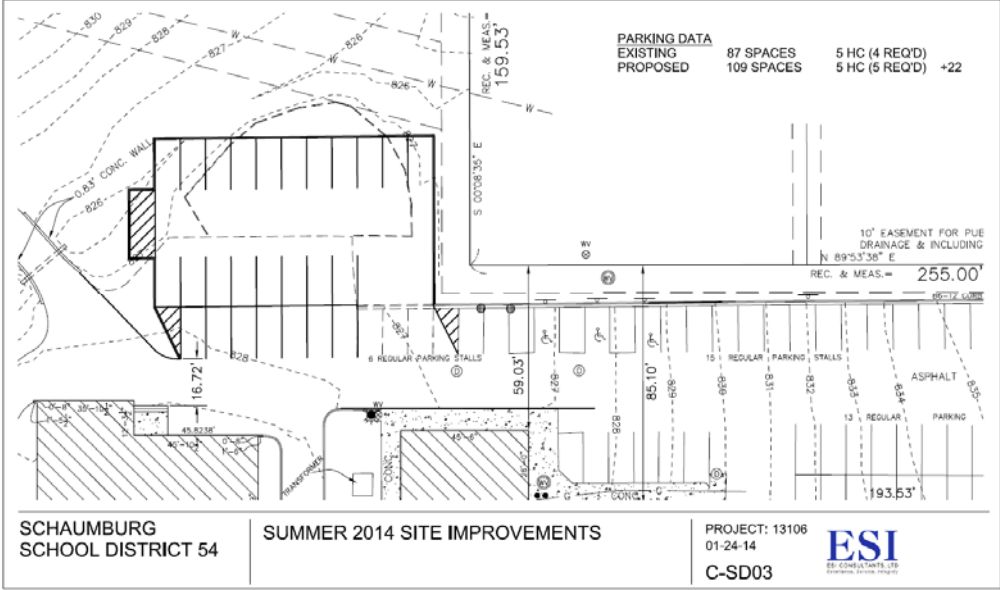

**CAMPENELLI SCHOOL NEW PARKING LOT
SCHAUMBURG, ILLINOIS**

Schaumburg Community District 54 wishes to extend a parking lot north of the existing building. The project will include the removal of existing pavement and playground area as necessary based on information from pavement cores and grading issues.

Excellence, Service, Integrity
www.esild.com